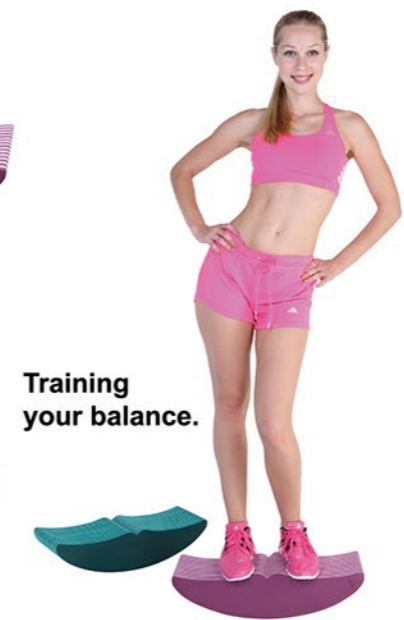

Training your balance.

Yoga Seesaw

Stretching your body and practicing your abdominal muscles.

Yoga Rocky Chair

360°

HSC-RC01

HSC-RC02

This Rocky Chair can swing 360 degree practicing abdominal muscles. Place it horizontally on the floor, it can be a foam roller to massage your body. It can be a leisure chair decorated your house.

Yoga Donut Ball / Chair

HSC-085-50C

Foot Massage Mat

(patented)

HSC-M01

★ Daily treat for your feet to improve blood circulation

★ As you walk the shifting weight causes the nodules to stimulate and massage the soles and edges of your feet.

Enhances flexibility and improve the posture.
 Relieve back muscle tension and tightness.
 Restore the natural curvature of your spine.

スプリング ストレッチング
 体の柔軟性を高め、姿勢を改善します
 背中の筋肉の緊張と硬さを和らげます
 あなたの背骨の自然な姿勢を取り戻します