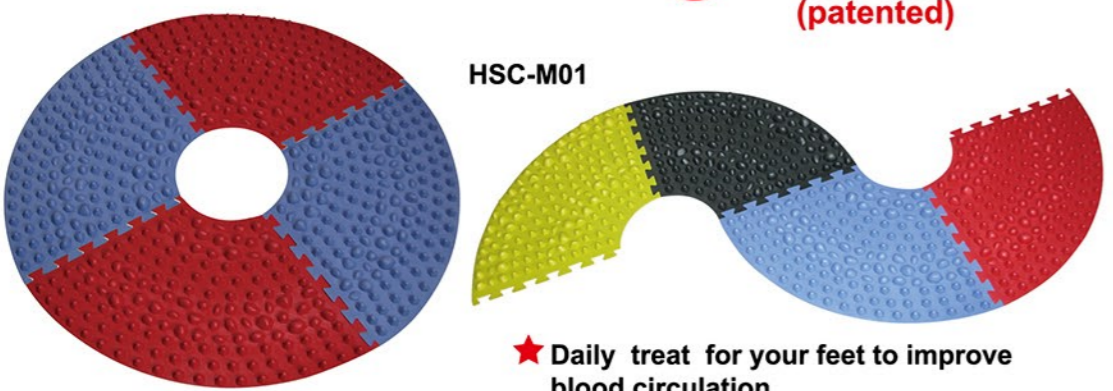

Training your balance.

Yoga Seesaw

Stretching your body and practicing your abdominal muscles.

Yoga Rocky Chair

360°

HSC-RC01

HSC-RC02

This Rocky Chair can swing 360 degree practicing abdominal muscles. Place it horizontally on the floor, it can be a foam roller to massage your body. It can be a leisure chair decorated your house.

Yoga Donut Ball / Chair

HSC-085-50C

Foot Massage Mat

(patented)

HSC-M01

★ Daily treat for your feet to improve blood circulation

★ As you walk the shifting weight causes the nodules to stimulate and massage the soles and edges of your feet.

Enhances flexibility and improve the posture.
 Relieve back muscle tension and tightness.
 Restore the natural curvature of your spine.

スプリング ストレッチング
 体の柔軟性を高め、姿勢を改善します
 背中の筋肉の緊張と硬さを和らげます
 あなたの背骨の自然な姿勢を取り戻します