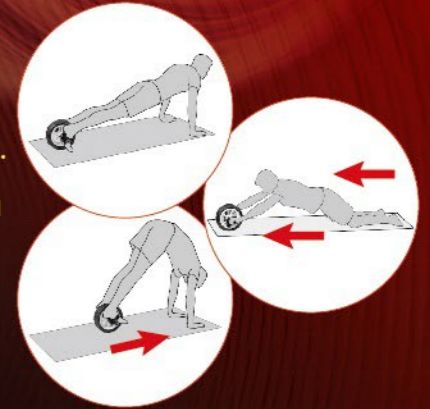

Enhances flexibility and improve the posture.
 Relieve back muscle tension and tightness.
 Restore the natural curvature of your spine.

スプリング ストレッチング
 体の柔軟性を高め、姿勢を改善します
 背中の筋肉の緊張と硬さを和らげます
 あなたの背骨の自然な姿勢を取り戻します

SPINE STRETCHING

BC-1000

DES.C EGG BALL CHAIR
 1 PC/BROWN BOX (62x28x60.5 CM)/3.7'
 N.W.:6KGS G.W.:7KGS
 20 CY: 263 PCS
 40 CY: 541 PCS
 40 HQ CY: 625 PCS

PATENTED
TAIWAN
USA

The Egg ball chair provides the wide space for comfortable sitting. When sitting on the ball, you'll feel your posture improved and the ergonomic back support spinal alignment. The Egg ball chair comes with rolling lockable caster wheels. The Egg Ball chair takes pressure off the spine, release muscle tension.

TPR

**RUBBER
FOAM**

712TR

DES.C	WIDE WHEEL
Size	Ø11.5 x 32.5 CM
	1 PC/COLOR BOX (12x12x33.5 CM)
	12 PCS/CTN/49.5x35x38 CM/2.3'
	N.W.:8 KGS G.W.:9KGS

wide wheel of AB roller

Wide range of the wheel provides you more stability when you are using the AB roller. Effectively strengthen your abdominal muscles upper body. Handle designed with comfortable material and stylish appearance.

WIDE WHEEL

798

DES.C	POWER WHEEL
Size	Ø31.5 CM x 50 CM
	1 PC/COLOR BOX (32x10x40 CM)
	6 PCS/CTN/62x34x42 CM/3.1'
	N.W.:10KGS G.W.:11KGS

Strengthen your abdominals, oblique, back, hips and gluteus. Train full body stability, strength, endurance. You can put your feet or your hands into the advanced wheel to experience how your upper and lower body trained.