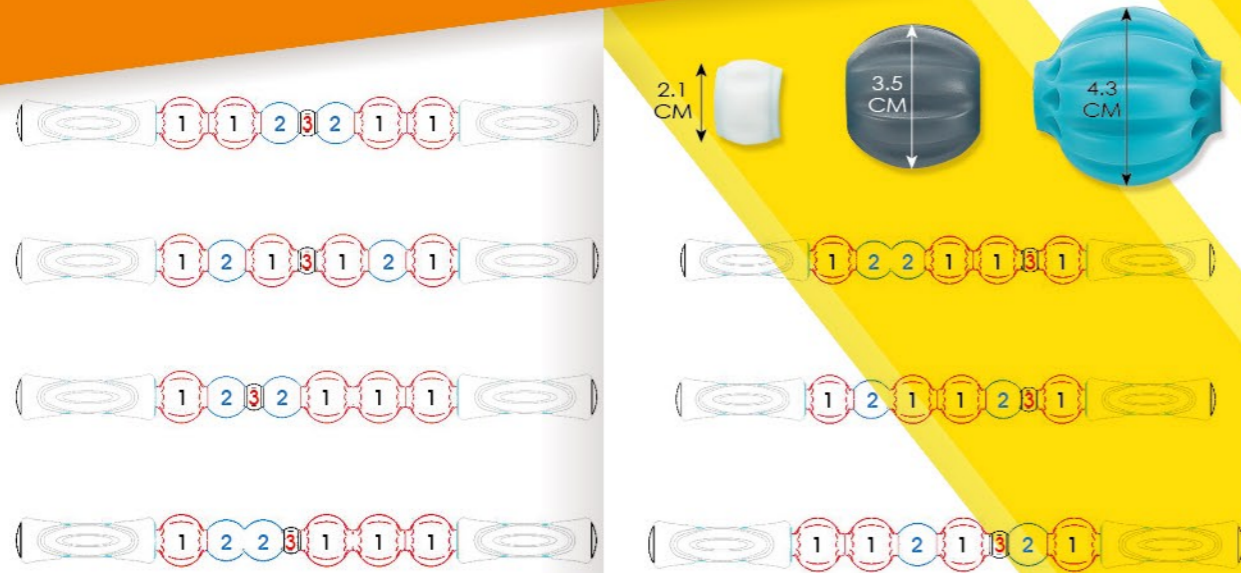

トリガーポイントローラー
上半身と下半身のトリガーポイントを和らげます。
筋肉の緊張を和らげるため、トリガーポイントをしっかりとつかまえます。
座ったまま、壁に向かって立ったまま、床に寝た姿勢でも使用できます。

MS-22

DES.C TRIGGER POINT ROLLER
Size 09 x 21 CM
1 PC/HEADER CARD COLOR BOX(9.5x9.5x26.5 CM)
24 PCS/CTN/58.5x39.5x28.5 CM/2.3'
N.W.:6.5 KGS G.W.:7.5KGS

TRIGGER POINT ROLLER

MASSAGE/AB WHEEL

MS-23

DES.C FOOT MASSAGE/AB WHEEL
Size 011 x 18.8 CM
1 PC/COLOR BOX(11.5x11.5x20 CM)
20 PCS/CTN/59x46.5x22 CM/2.1'
N.W.:10 KGS G.W.:11 KGS

PATENTED

The cord helps you target areas of pain and keeps the ball in place.
The ball with rope targets sore muscles for pain relief.
Leaning on a wall or laying down, how much pressure you want to apply to your trigger point for relieving.

ADJ.MASSAGER STICK

MS-20

DES.C ADJ.MASSAGER STICK
 Size 48 CM x Ø45 mm
 1 PC/COLOR BOX(5.5x5.5x50 CM)
 30 PCS/CTN/51.5x27.5x48 CM/1.7'
 N.W.:11.7KGS G.W.:12.4KGS

This newly designed massage stick can increase or decrease the number of massage ball per your requirement. Just screw off the cap from the end the massage stick, and you can put the massage ball on the steel pipe. Then screw the cap back.