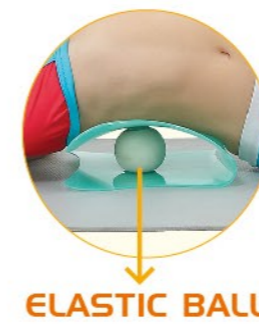

YOGA ACCESSORIES P160  
 FITNESS SET P161  
 WRIST/KNEE PROTECTION P162

01

ELASTIC BALL

FLEX SIT UP BOARD  
**PATENTED**

This sit up board comes with flexible ball inside which makes you easily to do sit up exercise. When you lie down on the board, the ball provides cushioning effect. It is great for the entire abdominal muscle group and comfortable design contoured to your lower back to provide perfect support and help prevent injury.