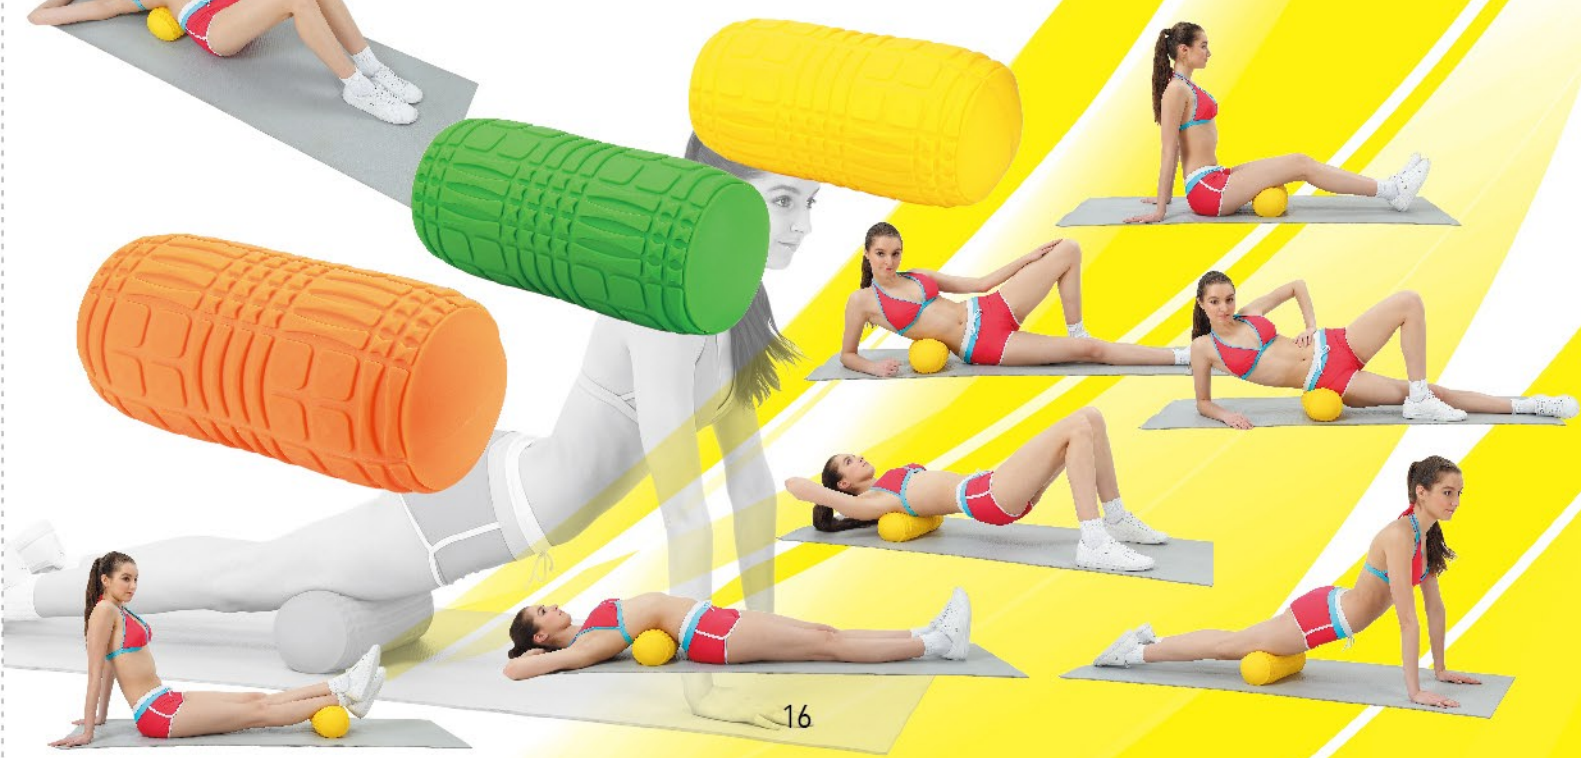

## GB-500-65

DES.C GYM BALL Ø65 CM  
 ● 1 PC/color box (27 x 25 x 9 CM)  
 ● 10 PCS/CTN/49.5 x 27 x 56.5 CM/2.7'  
 ● N.W.:14.5 KGS G.W.:15.5 KGS

The gym ball is designed with half massage surface for comfortable, and the other half surface just like normal gym ball for balance exercise.

## SU-100

DES.C SIT UP CUSHION  
 ● 1 PC/COLOR BOX(30\*34\*9 CM)  
 ● 6 PCS/CTN/32\*36\*56 CM/2.3'  
 ● N.W.:9 KGS G.W.:10 KGS

Arch design naturally curves to the back, allowing for more effective core work while protecting your lower back. Great for those with lower back pain problems who want a safe way to continue strengthening their abdominal muscles. The height can be adjusted by inflating the air into the cushion, durable material gives comfort and the perfect amount of firm support for your back and spine. Available for seat cushion purpose.

## BALANCE ROLLER YR-200

DES.C BALANCE ROLLER  
 ● 1 PC/COLOR BOX(18\*16\*30 CM)  
 ● 8 PCS/CTN/38\*54\*32 CM/2.4'  
 ● N.W.:9 KGS G.W.:10 KGS

This is the air-filled tool for self-massage and relaxation. The roller can be adjusted easily by using the hand pump to different hardness. The air-filling causes an absorbing effect. Therefore it is also allowed and recommended to roll and move even on joints and vertebral bodies. The structured surface enables to a more effective and deeply working massage. The surface enables a more effective and pleasant massage effect. Due to a massage on the roll under use of your own body weight adhesions and tensions can be solved. Therefore your blood circulation can be improved. The Massage roller is used in fitness, training, rehabilitation or in therapy.